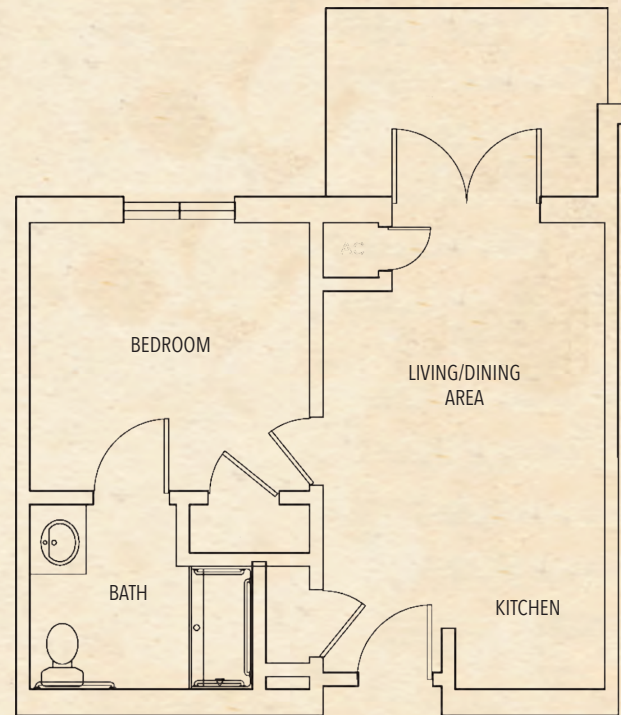

ASSISTED LIVING UNITS

DRIFTWOOD | Studio | 360 Sq. Ft.

EVENTIDE | 1BR - 1BA | 463 Sq. Ft.

FAIRWIND | 2BR - 2BA | 713 Sq. Ft.