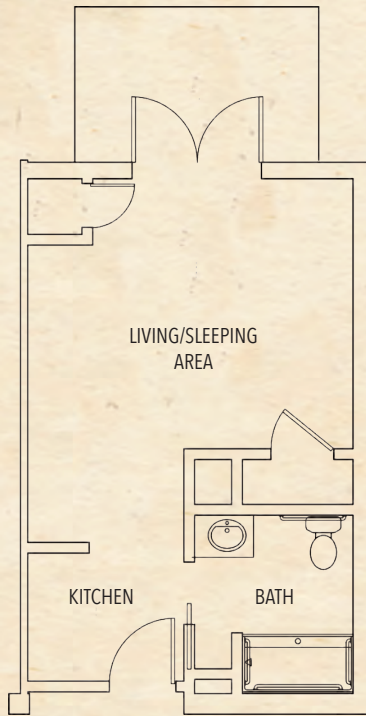

ASSISTED LIVING UNITS

DRIFTWOOD | Studio | 360 Sq. Ft.

EVENTIDE | 1BR - 1BA | 463 Sq. Ft.

FAIRWIND | 2BR - 2BA | 713 Sq. Ft.