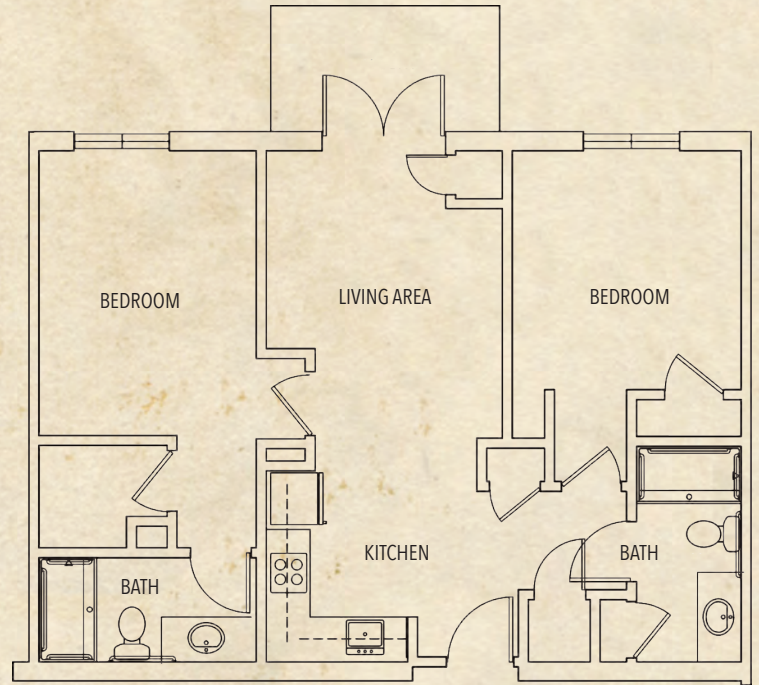

# INDEPENDENT LIVING UNITS

**ADMIRAL** | 1BR - 1BA | 541 Sq. Ft.

**BEACON** | 2BR - 2BA | 865 Sq. Ft.

COASTAL | 2BR - 2BA | 905 Sq. Ft.