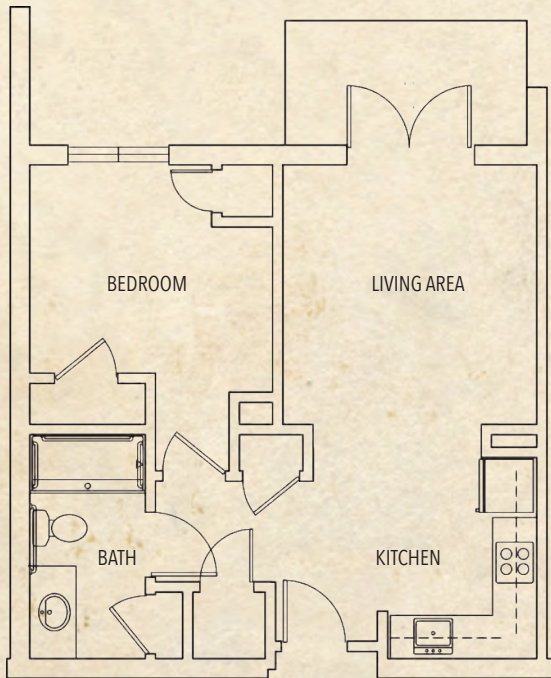

# INDEPENDENT LIVING UNITS

**ADMIRAL** | 1BR - 1BA | 541 Sq. Ft.

**BEACON** | 2BR - 2BA | 865 Sq. Ft.

COASTAL | 2BR - 2BA | 905 Sq. Ft.